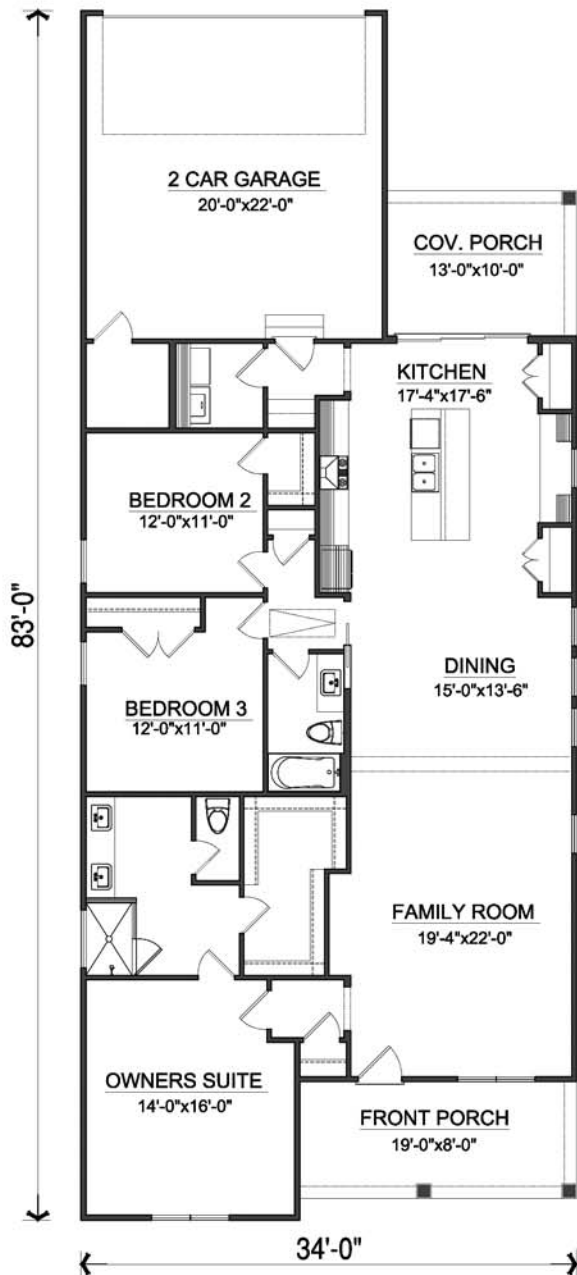

The Jessamine

3 Bedroom | 2 Bathroom | 1,878 Heated Sq. Ft.

RICHARD WALLACE BUILDER

Honesty. Integrity. Quality.

Since 1976

Front Elevation

Floor Plan

Any dimensional data shown is approximate. Images shown are for illustrative purposes only. Onsite construction materials and details may vary. Property of Richard Wallace Builders.

The Jessamine

Left Elevation

Rear Elevation

Right Elevation