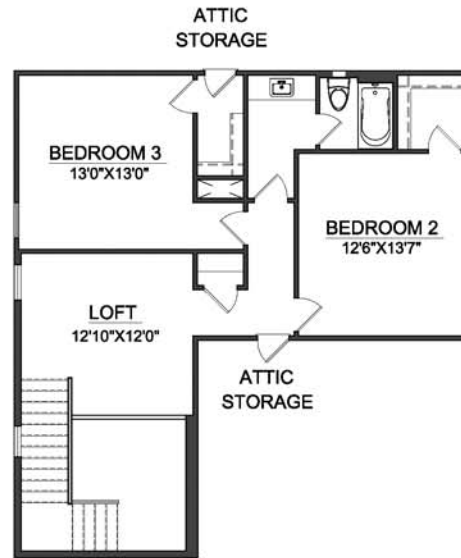

The Portulaca

3 Bedroom | 2 1/2 Bathroom | 2,331 Heated Sq. Ft.

RICHARD WALLACE BUILDER

Honesty. Integrity. Quality.

Since 1976

First Floor

Second Floor

Front Elevation

Any dimensional data shown is approximate. Images shown are for illustrative purposes only.
Onsite construction materials and details may vary. Property of Richard Wallace Builders.

The Portulaca

Left Elevation